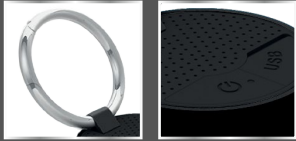

lighting logo

sound vibration

stereo

800 mAh