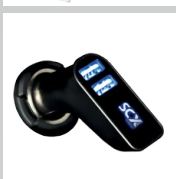

Accessoires/accessories