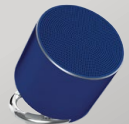

500 mAh

conferencing

3 W

stereo

.01 silver

.20 red

.30 black

.50 blue