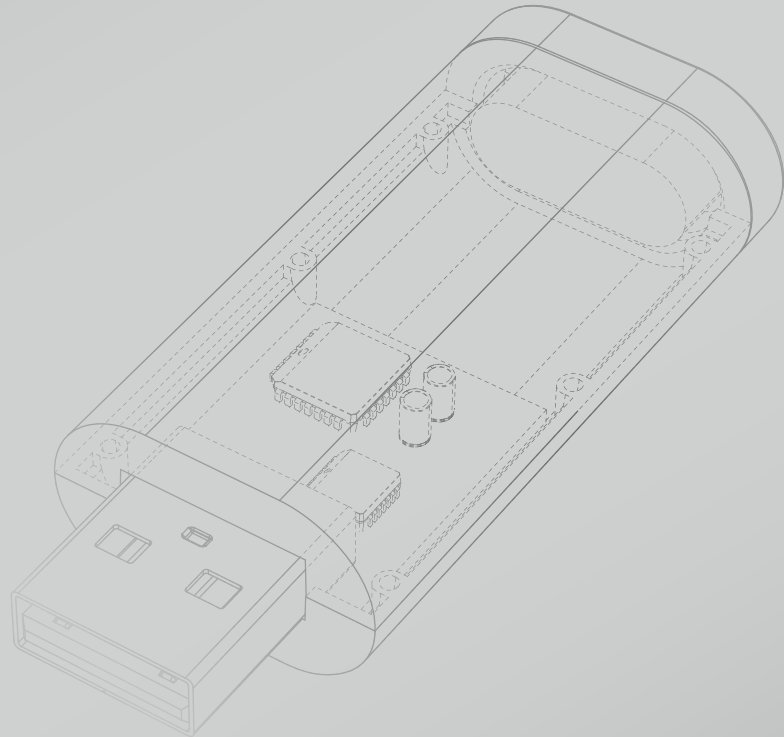

Accessoires/accessories