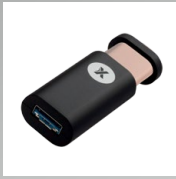

Accessoires/accessories